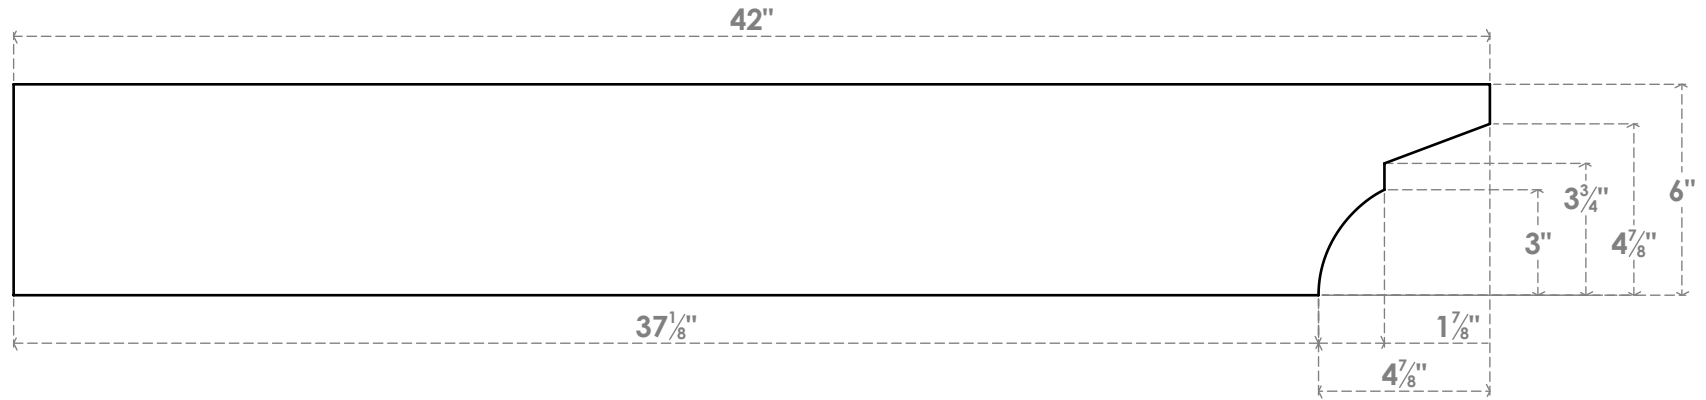

# RFTP04X06X42MON

4"W X 6"H X 42"L MONTEREY ARCHITECTURAL GRADE PVC RAFTER TAIL

SIDE PROFILE

FRONT PROFILE

ISOMETRIC

EKENA MILLWORK  
 2300 WEST MAIN ST.  
 CLARKSVILLE, TX 75426  
 TOLL FREE: 866-607-0453  
 WWW.EKENAMILLWORK.COM