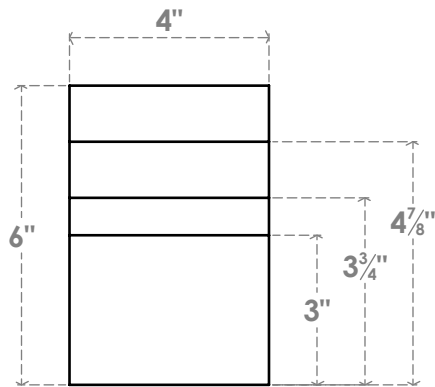

# RFTP04X06X42MON

4"W X 6"H X 42"L MONTEREY ARCHITECTURAL GRADE PVC RAFTER TAIL

SIDE PROFILE

FRONT PROFILE

ISOMETRIC

EKENA MILLWORK  
 2300 WEST MAIN ST.  
 CLARKSVILLE, TX 75426  
 TOLL FREE: 866-607-0453  
 WWW.EKENAMILLWORK.COM